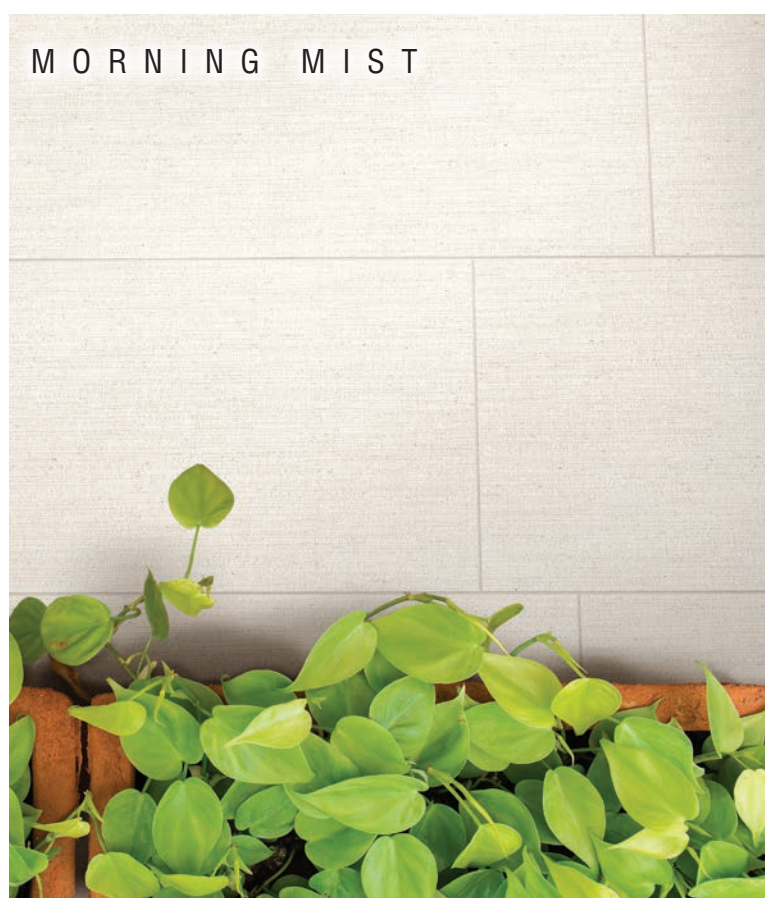

MEDITERRANEA  
*Step Into Your World*

S Y M M E T R Y

*Italian Design & Craftsmanship*

M A D E I N U S A

DYNAMIC **HD** IMAGING®

HIGH DEFINITION INKJET PORCELAIN

STARRY NIGHT

SUNRISE