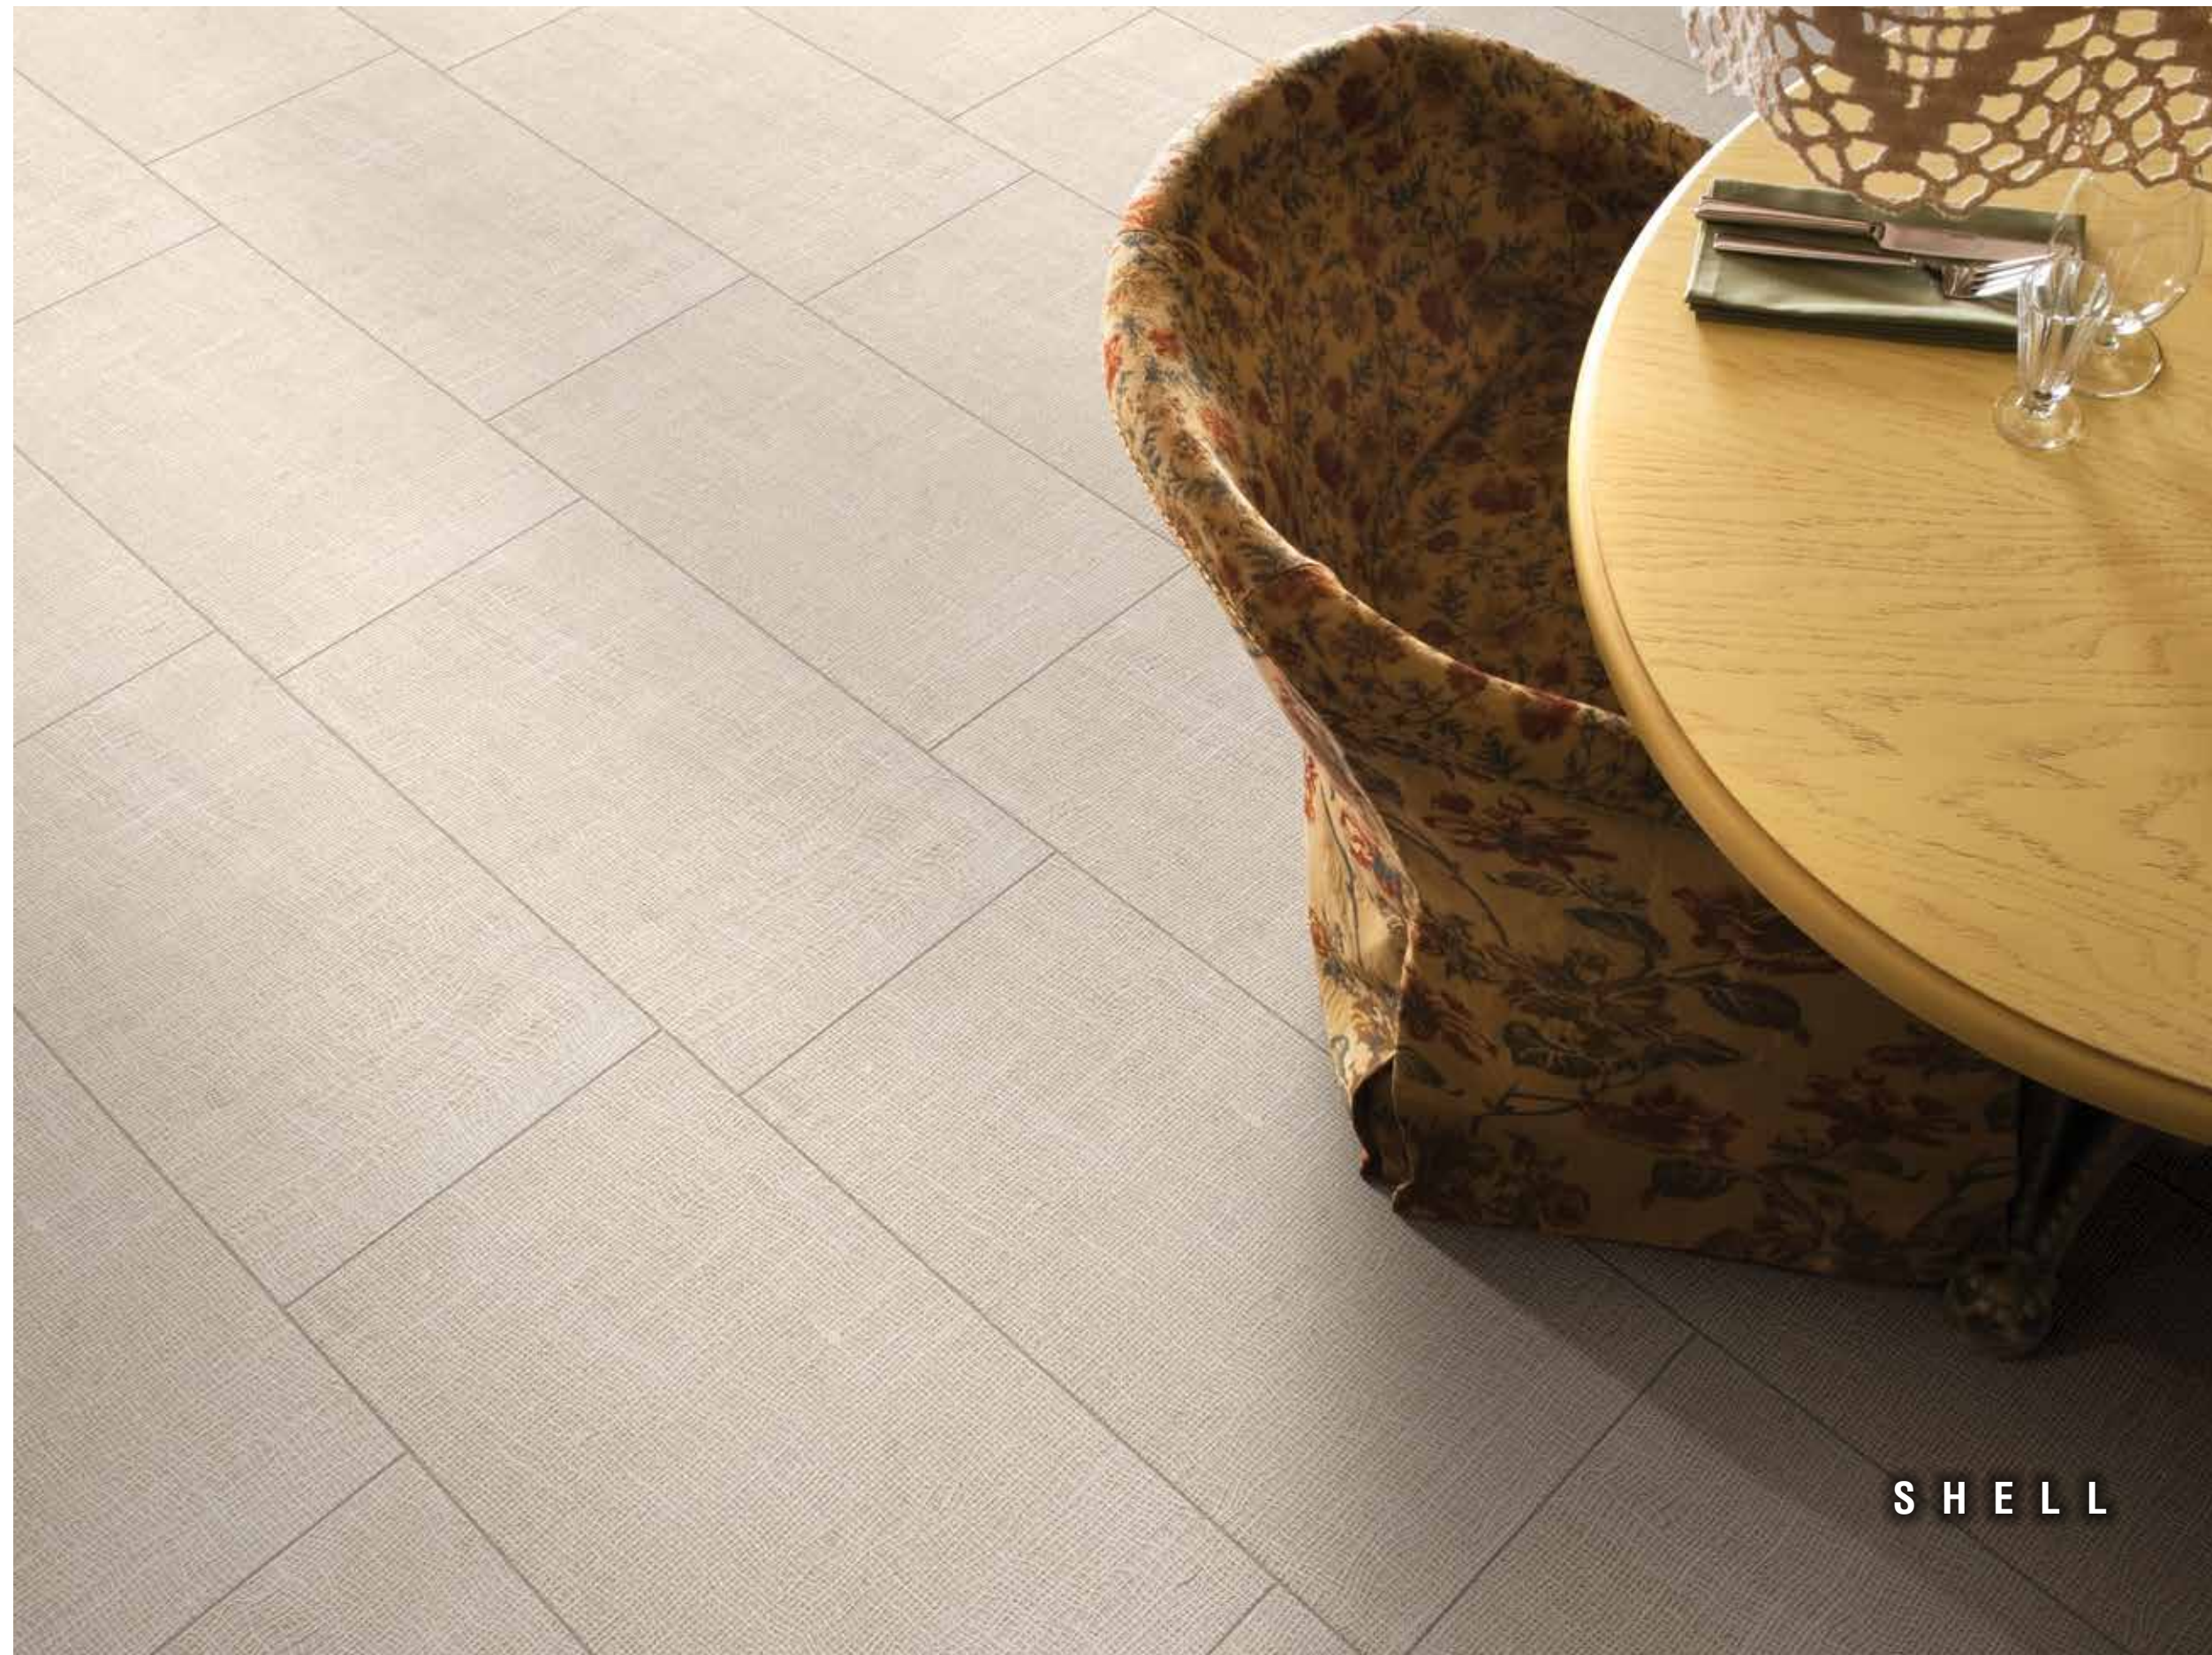

12" x 24" RECTIFIED

12" x 12" MOSAIC
2"x2" CHIP

3" x 24" BULLNOSE

DYNAMIC **HD** IMAGING®

HIGH DEFINITION INKJET PORCELAIN

S H E L L

TECHNICAL SPECIFICATION TABLE

PHYSICAL PROPERTIES		TEST	AVG. RESULTS
	Visible Abrasion Resistance (PEI)	ASTM C1027	4
	Water Absorption	ASTM C373	0.10%
	Chemical Resistance	ASTM C650	Class A
	Dynamic C.O.F.	BOT 3000	0.45
	MOHS		7
	Breaking Strength	ASTM C648	436 lbf